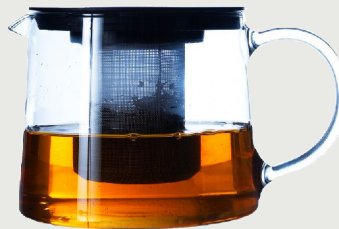

SEASONS GREETINGS

For additional product suggestions, images or product loans, please contact:
Christine.Soner@IKEA.com or Noreen.Lennon@IKEA.com

IKEA®

BLOMSTER lantern

H12½"

\$14⁹⁹

PE260768

RIKLIG teapot

\$12⁹⁹

PE257094

BERLEVÅG table mirror

H8¼"

\$4⁹⁹

PE243506

BLOMSTER candlestick holders

red glass